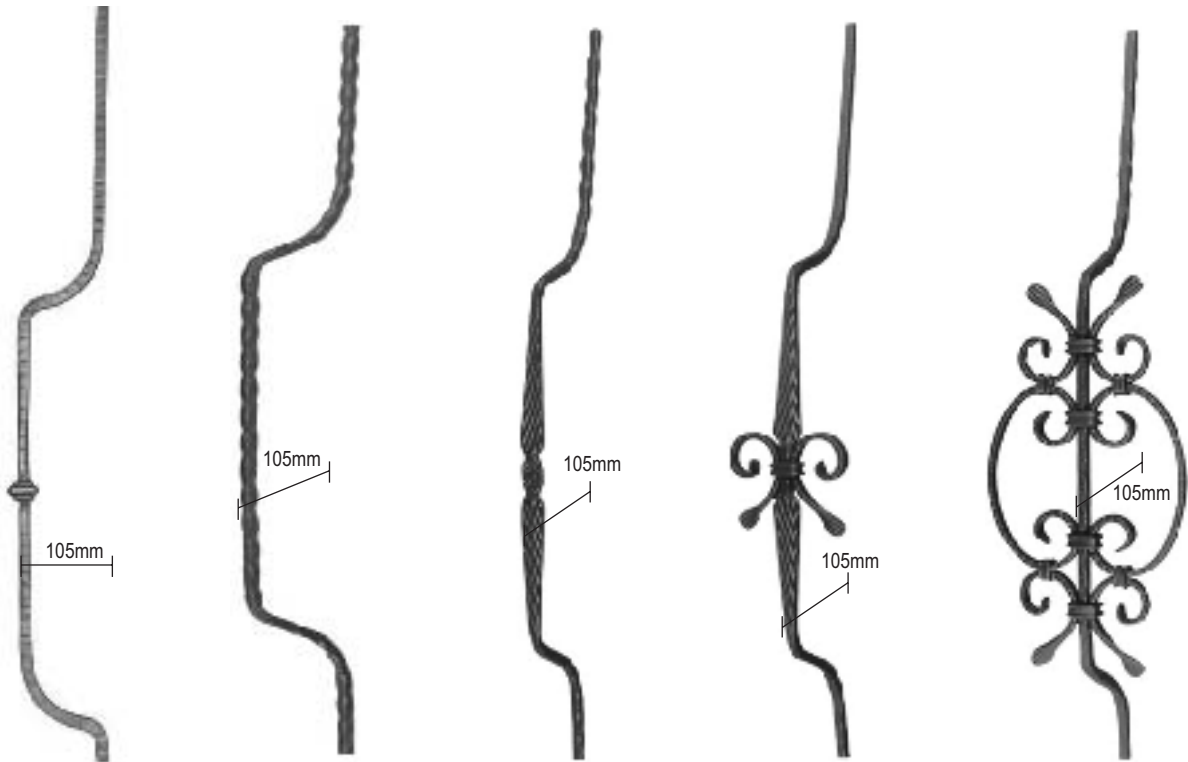

Art. 58/01

Art. 58/02

Art. 58/03

Art. 58/04

Art. 58/05

☐ 12x1000mm

☐ 12x1000mm

☐ 12x1000mm

☐ 12x1000mm

☐ 12x1000mm

Art. 58/01A

Art. 58/02A

Art. 58/03A

Art. 58/04A

Art. 58/05A

☐ 14x1000mm

☐ 14x1000mm

☐ 14x1000mm

☐ 14x1000mm

☐ 14x1000mm